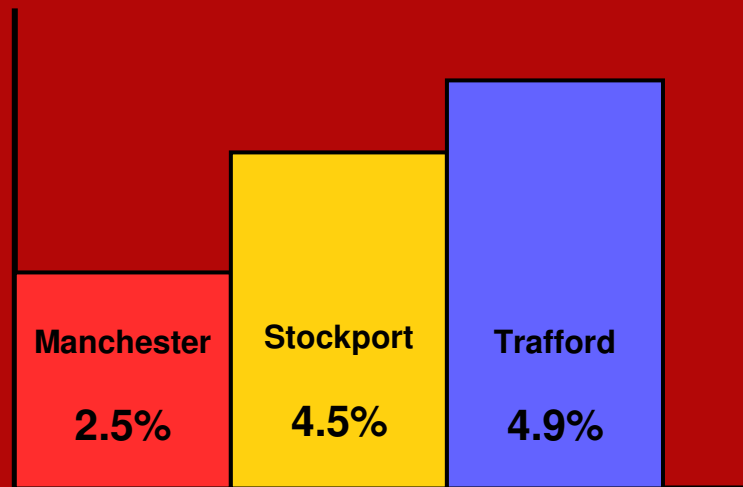

A BUDGET FOR MANCHESTER

2008 - 2011

Council Tax

Increase in line with inflation at 2.5%

Bills to Manchester households are the fourth lowest in the country.